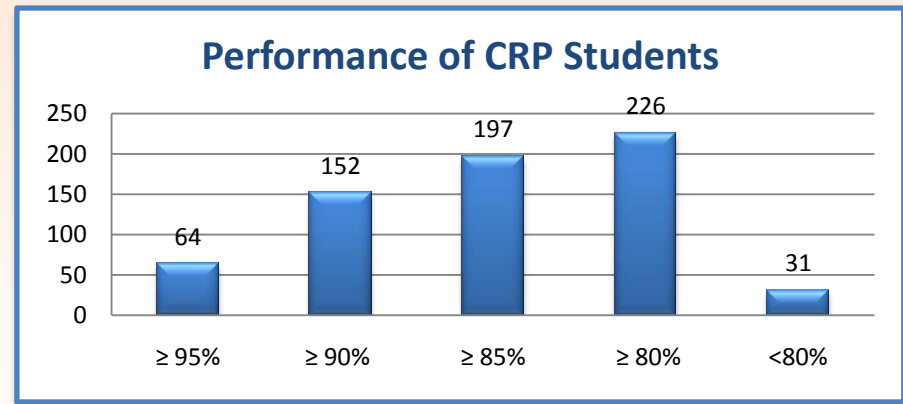

Congratulations to all Students.....
FIITJEE Team

CBSE Class XII Board

Performance of Integrated Program Students (out of 581 Students)

Performance of Classroom Program Students (out of 256* Students)

*students who shared their results with us